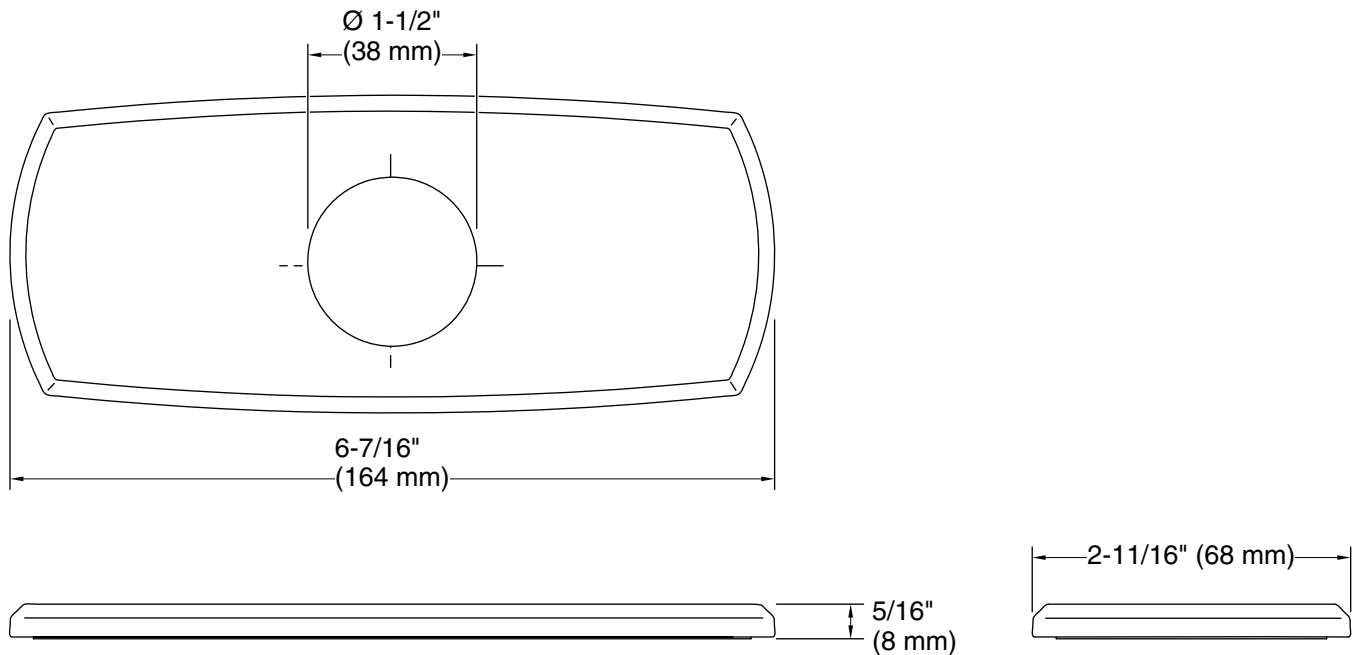

Features

- Conceals extra faucet holes on sink deck
- Part of the Occasion bathroom faucet and accessory collection

Material

- Brass
- KOHLER finishes resist corrosion and tarnishing

Codes/Standards

None Applicable

Technical Information

All product dimensions are nominal.

Notes

Install this product according to the installation instructions.